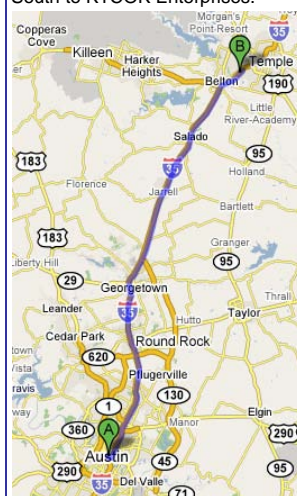

Driving Directions:

From **Dallas**, Take I-35 south to Temple exit 297 – Midway Dr. East to General Bruce Drive, South to KTCOK Enterprises.

From **Austin**, Take I-35 North to Temple exit 297 – Midway Dr. East to General Bruce Drive, South to KTCOK Enterprises.

From **Houston**, Take US 290 West toward Austin. Exit TX-6 toward College Station. Left at FM 485 (changes to TX 53). Left on I-35 South to Temple exit 297 – Midway Dr. East to General Bruce Drive, South to KTCOK Enterprises.