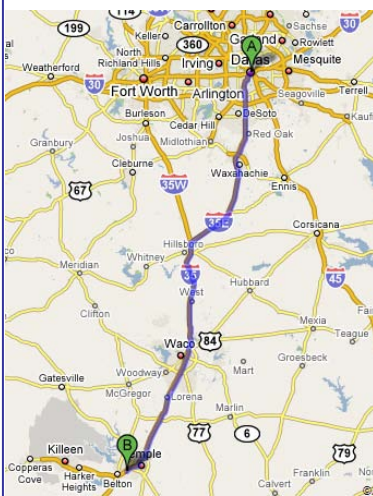

Driving Directions:

From **Dallas**, Take I-35 south to Temple exit 297 – Midway Dr. East to General Bruce Drive, South to KTCOK Enterprises.

From **Austin**, Take I-35 North to Temple exit 297 – Midway Dr. East to General Bruce Drive, South to KTCOK Enterprises.

From **Houston**, Take US 290 West toward Austin. Exit TX-6 toward College Station. Left at FM 485 (changes to TX 53). Left on I-35 South to Temple exit 297 – Midway Dr. East to General Bruce Drive, South to KTCOK Enterprises.